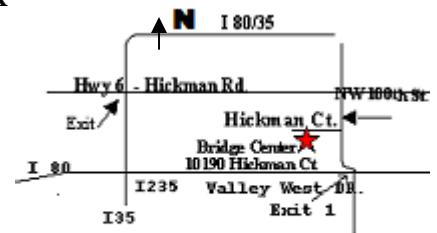

\$72 . for 1 king bed or 2 queens  
mention "hawkeye bridge  
tournament"

Fortuneteller in charge: Charlene Hendryx  
crhendryx@mediacombb.net.

Seers of the Partnerships :  
0-300 Scott Riley 238-0606  
scottriley7@ hotmail.com.

300+ Mary Lou Agocs 225-2454  
LAGocsjr@aol.com

See tournament results at our web site:

<http://www.bridgeunit216.org/> (not all mapping services show us East of I 35/80)

Bridge Center  
10190 Hickman Court  
Clive, IA 515-270-0868  
West suburb of Des Moines